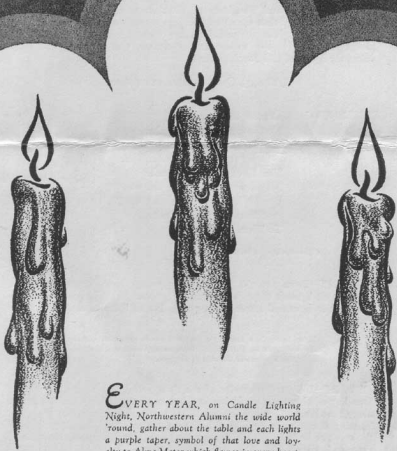

# NORTHWESTERN UNIVERSITY CANDLE LIGHTING RITUAL

**E**VERY YEAR, on Candle Lighting Night, Northwestern Alumni the wide world 'round, gather about the table and each lights a purple taper, symbol of that love and loyalty to Alma Mater which flames in every heart.